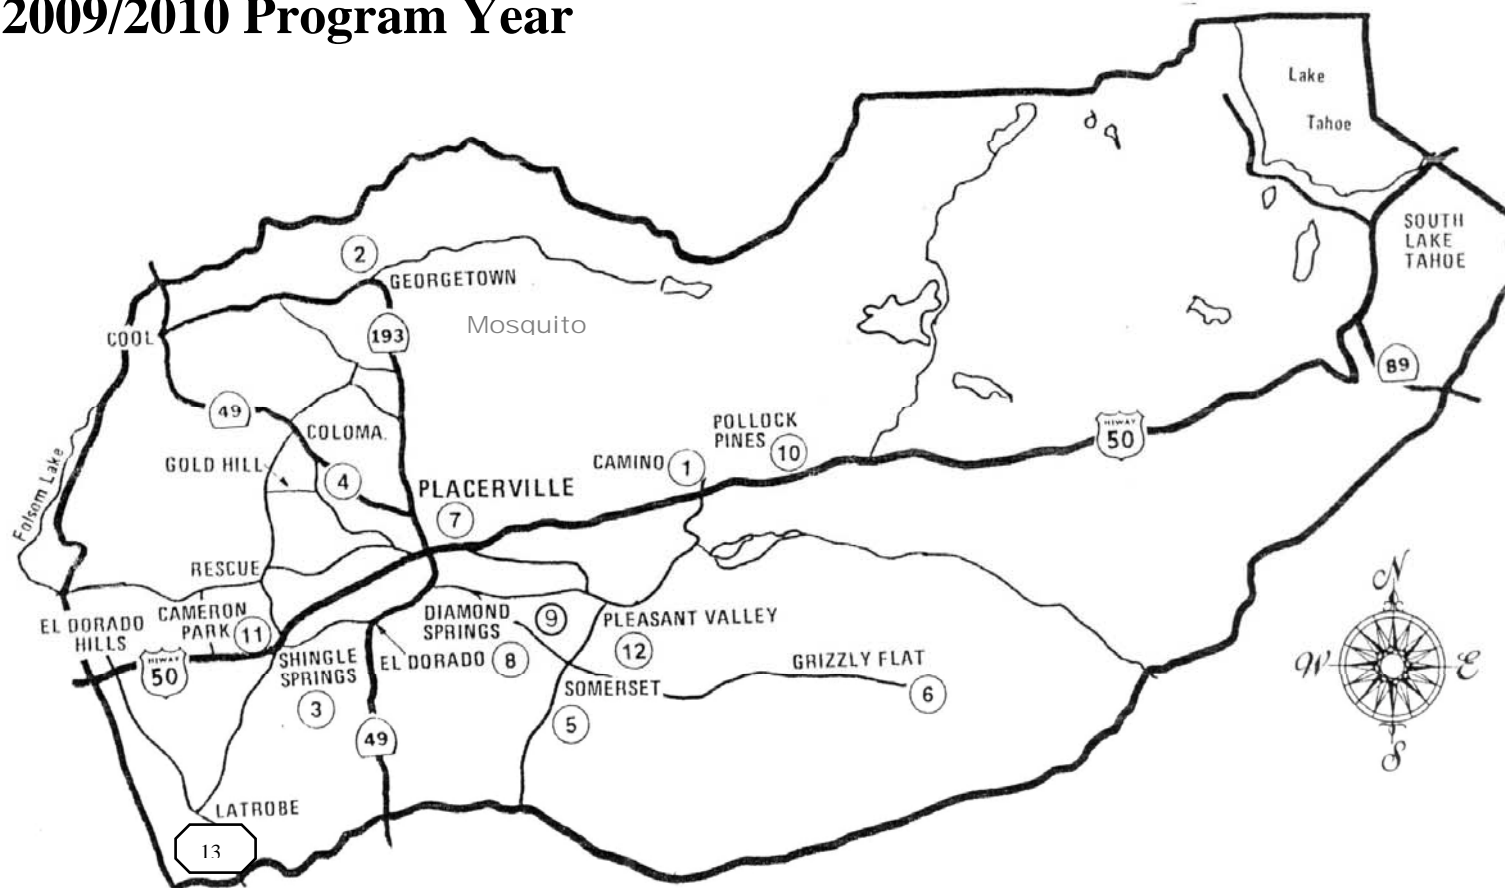

Map of 4-H Clubs in El Dorado County 2009/2010 Program Year

Club	#	Area	Club	#	Area
Camino Go Getters	1	Camino	Square Shooters	7	Placerville
Dusty Dividers	2	Georgetown, Cool & Gar. Valley	Mother Lode 49'ers	8 & 9	Diamond Springs & El Dorado
Shingle Springers	3	Shingle Springs	Pollock Pines Mountaineer's	10	Pollock Pines
Gold Hill Toppers	4	Coloma & Gold Hill	Rescue Up 'N Comin'	11	Rescue & Cameron Park
Happy Sundowners	5	Somerset & Mt. Aukum	Southside Topnotch	12	Pleasant Valley
Grizzly Group	6	Grizzly Flats Area	Latrobe Outlanders	13	Latrobe & El Dorado Hills